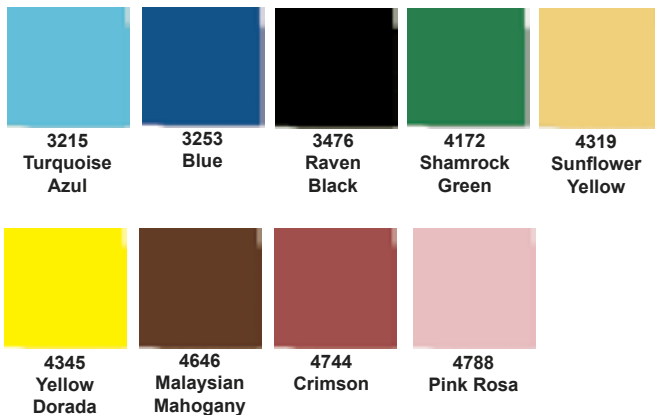

Color	Code	Compostion	1 oz. Price	1/4 lb. Price	1 lb. Price
Turquoise Azul*	3215	ZrVSi	$5.95	$9.95	$25.95
Blue*	3253	CoAl	$7.95	$15.50	$48.95
Raven Black*	3476	CrFe	$5.95	$9.50	$22.95
Shamrock Green*	4172	CoCr	$6.50	$11.95	$29.95
Sunflower Yellow	4319	ZrVSi	$6.95	$14.95	$38.95
Yellow Dorada*	4345	ZrPr	$6.95	$12.95	$33.95
Malaysian Mahogany	4646	CrFeZn	$5.95	$9.95	$21.95
Crimson	4744	CrSn	$6.95	$12.95	$33.95
Pink Rosa	4788	CrSn	$7.50	$15.95	$43.95

Key to Composition

Al=Aluminum	Cr=Chromium	Sb=Antimony	Zn=Zinc
B=Boron	Fe=Iron	Si=Silicon	Zr=Zirconium
Ca=Calcium	Mn=Manganese	Sn=Tin	
Cd=Cadmium	Ni=Nickel	Ti=Titanium	
Co=Cobalt	Pr=Praseodymium	V=Vanadium